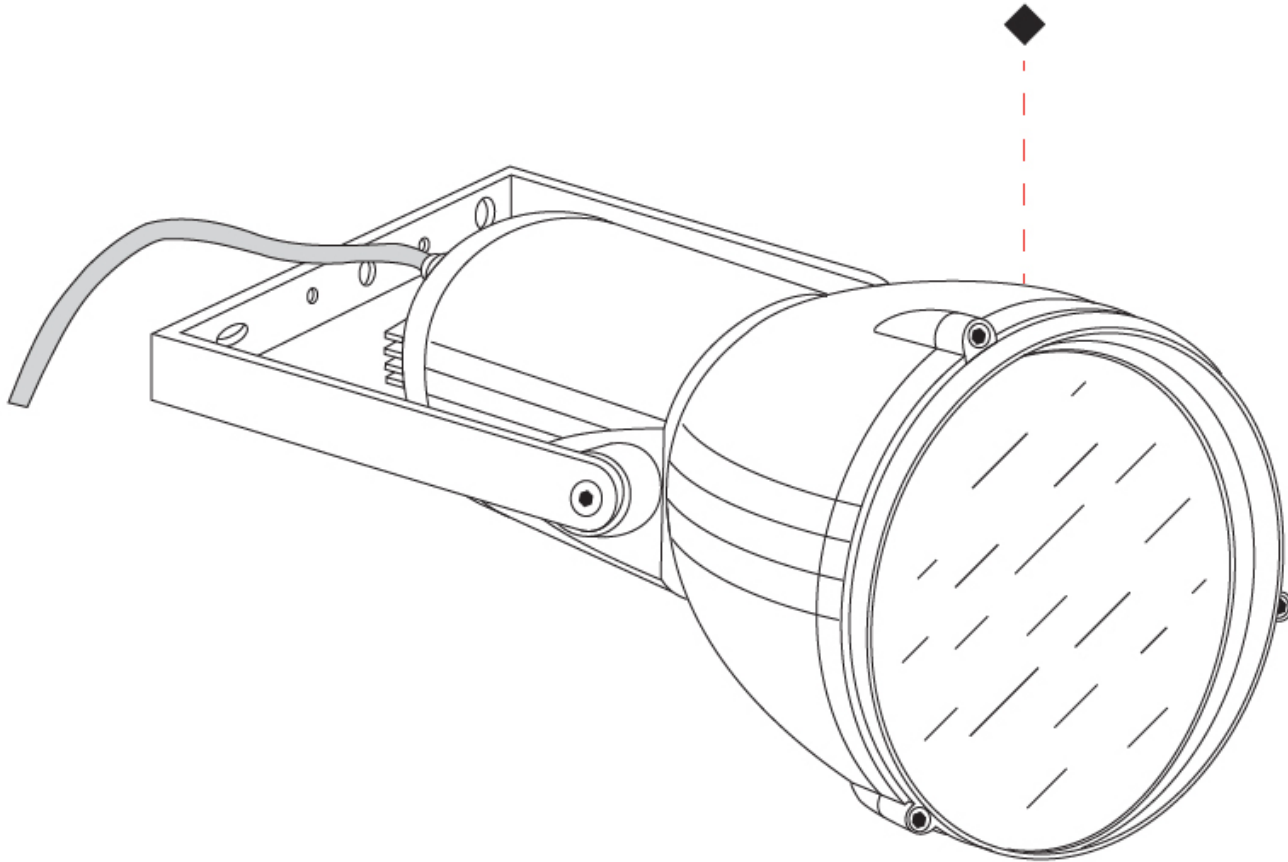

REEF SURFACE

E10F0033-

PROJECT	_____
TYPE	_____
SPECIFIER	_____
QUANTITY	_____
DATE	_____

E