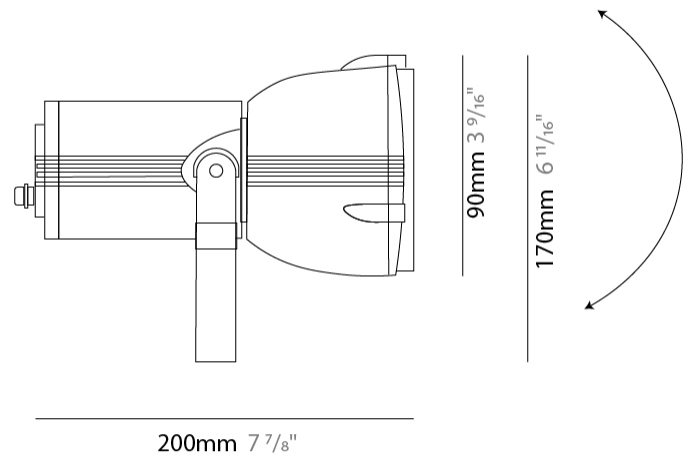

GENERAL

Series: Reef
Subseries: Micro Reef
Brand: Side
Division: Exterior
Mounting Type: Surface
Mounting Location: Above Ground
Subcategory: Flood

PHYSICAL

Shape: Dome
Diameter (mm): 90
Diameter (in): 3 9/16
Length (mm): 200
Length (in): 7 7/8
Height (mm): 170
Height (in): 6 11/16
Light Distribution: Adjustable / Direct
Weight (kg): 0.9
Weight (lbs): 1.98
Diffuser: Clear tempered glass
Fixture Finish: WHI / BLK / GRY
Fixture Material: Aluminum Die Cast

ELECTRICAL

Lamp Type: LED (Zhaga Standard)
Input Wattage (W): 10
Total Output Wattage (W): 9
Dimming: Tri-Mode (Non-Dimming and Phase Dimming (120Vac only) and 0-10V Dimming)
Driver Included: No
Driver Location: Remote
Driver Type: Constant Current - Universal
Driver Class: Class 2
Input Voltage (V): 120 - 277
Constant Current (MA): 250
Upon Request: (Not included - see components [IP65 or higher enclosure to be supplied by others]) 0-10Vdc dimming / Phase dimming @120Vac only / 277Vac

LED

Color Temperature (°K): 3000 / 4000
Max. Delivered Lumen (lm): 758 / 821.9
Nominal Lumen (lm): 830 / 900
CRI: >80 CRI
Lamp Life (hrs): 50000

OPTICAL

Optic°: 10 / 25

RATINGS AND CERTIFICATIONS

Certified By: Certified for North American Standards
IP rating: IP65
IK Rating: IK06