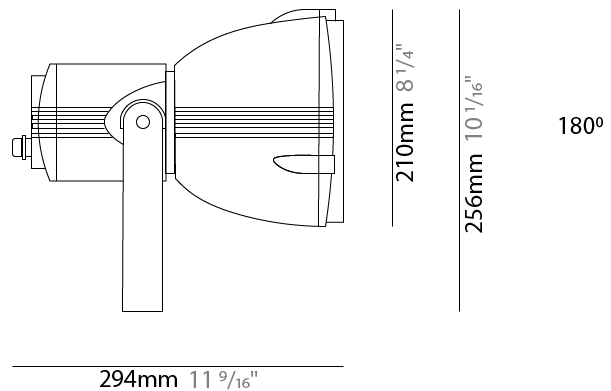

GENERAL

Series: Reef
Brand: Side
Division: Exterior
Mounting Type: Surface
Mounting Location: Above Ground
Subcategory: Flood

PHYSICAL

Shape: Dome
Diameter (mm): 210
Diameter (in): 8 1/4
Length (mm): 294
Length (in): 11 9/16
Height (mm): 256
Height (in): 10 1/16
Light Distribution: Adjustable / Direct
Weight (kg): 4.3
Weight (lbs): 9.48
Diffuser: Clear tempered glass
Fixture Finish: BLK / GRY
Fixture Material: Aluminum Die Cast

ELECTRICAL

Lamp Type: LED (Zhaga Standard)
Input Wattage (W): 40.1
Total Output Wattage (W): 36.5
Dimming: Tri-Mode (Non-Dimming and Phase Dimming (120Vac only) and 0-10V Dimming)
Driver Included: Yes
Driver Location: Integrated
Driver Type: Constant Current - Universal
Driver Class: Class 2
Input Voltage (V): 120 - 277
Constant Current (MA): 1050
Upon Request: (Not included - see components [IP65 or higher enclosure to be supplied by others]) Remote: 0-10Vdc dimming

LED

Color Temperature (°K): 3000 / 4000
Max. Delivered Lumen (lm): 5452.9 / 5670.6
Nominal Lumen (lm): 6010 / 6250
CRI: >80 CRI
Lamp Life (hrs): 50000

OPTICAL

Optic°: 15 / 25 / 40

RATINGS AND CERTIFICATIONS

Certified By: Certified for North American Standards
IP rating: IP65
IK Rating: IK06

4kg / 8.82 lbs