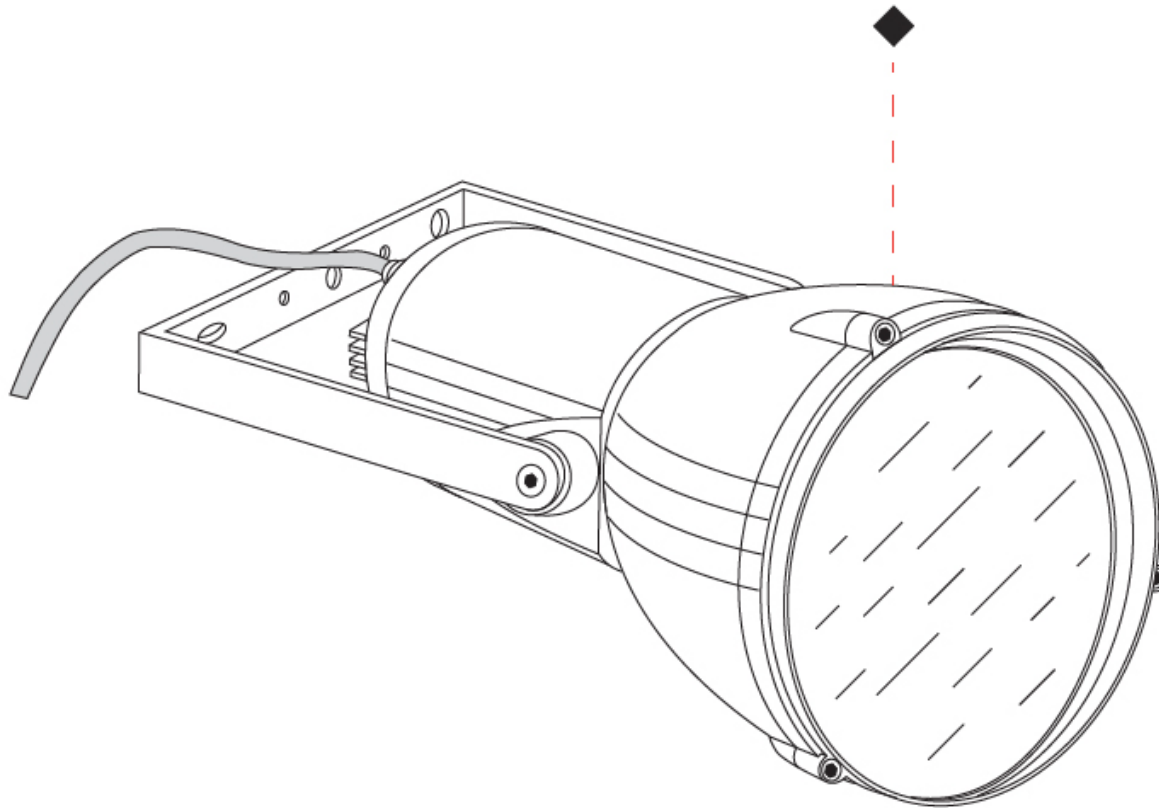

MINI REEF SURFACE

E10F0015-

PROJECT

TYPE

SPECIFIER

QUANTITY

DATE

E